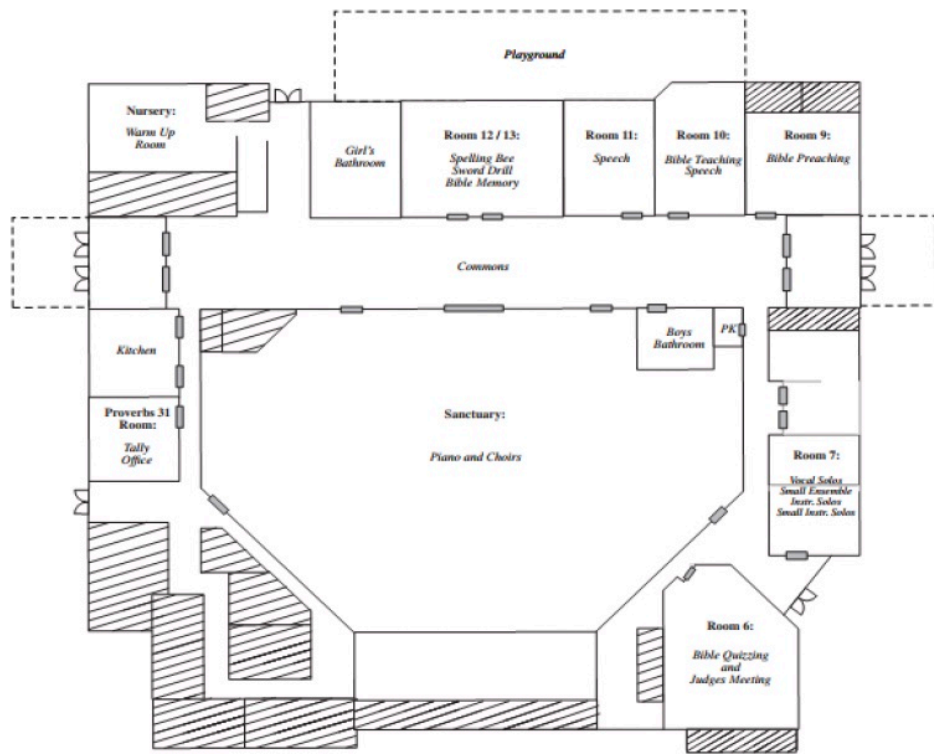

ODACS Fine Arts Competition Locations

- Entrance/Exit
- Doors
- Off-Limit Areas

- **PK** Pre-K Bathroom (Designated for kids in Kindergarten and younger)
- **Art / Science Fair / Test Grading** (Outside in Modulars)