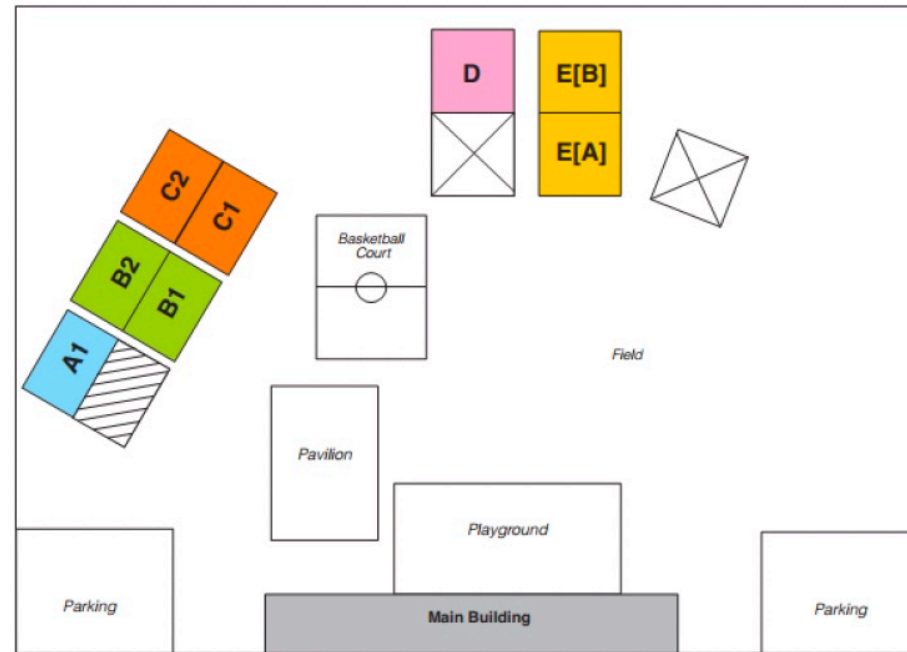

Thank you to the staff at Temple for hosting our event and to all the adults who helped with judging!

ODACS Fine Arts Competition Locations

-  Entrance/Exit
-  Doors
-  Off-Limit Areas

-  **PK** Pre-K Bathroom (Designated for kids in Kindergarten and younger)
-  **Art / Science Fair / Test Grading** (Outside in Modulars)